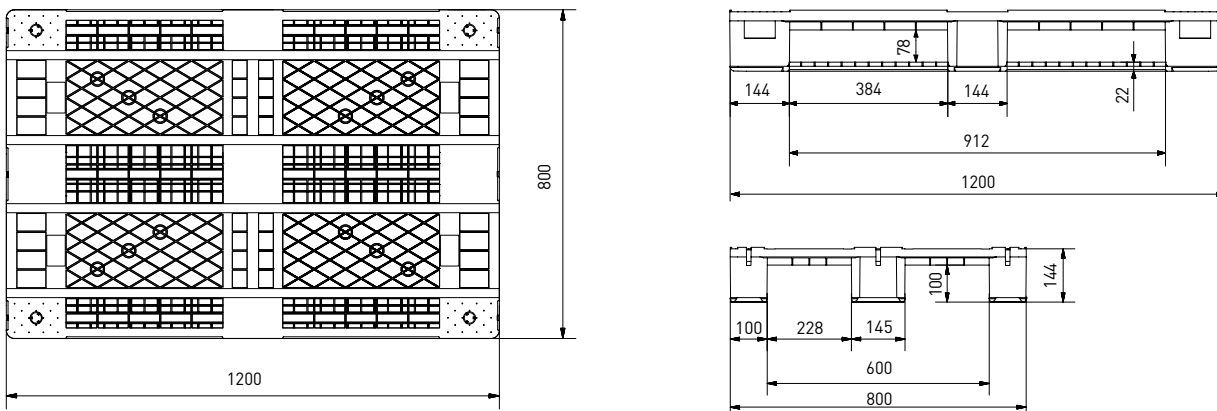

Euro E7

1200 x 800

3-runners plastic pallet with dimensions of an specified EUR-pallet

Access openings, deck level and blocks of the Euro E7 matches the dimensions of an EUR-pallet. This enables this plastic pallet to be used in automatic storage and transport systems that are configured for the handling of wooden pallets. Stopper, light barriers and sensors do not need to be adapted. Steel bars in the deck and the runners of the Euro E7 ensure a secure long-term storage in the high rack. Your advantages: long service life, consistently high quality, hygienic surfaces and a trouble-free and safe performance.

Bottom support **Deck options**

> 3 runners

> open deck (OD)

Steel profile inserts reinforce the runners...

Completely closed runners

Technical data*1

	Bottom support	Top deck	Dimensions [mm]	Load capacities*2 [kg]			Weight [kg]		Pallets per	
				Static	Dynamic	Racking	HDPE	PO	Stack	Truck
Euro E7 (OD-3R)	3 runners	open	1200 x 800 x 144	5000	1500	1250	16,0	–	15	495

Entry: 4 ways | Nesting height: – | Safety rim: 5 mm (optional without)

nominal sizes in mm

Options

Color: [other colors on request*3] > Individual marking*3

Anti-slip: safety rim, strips on deck, grommets under deck (12) and under runners (4)