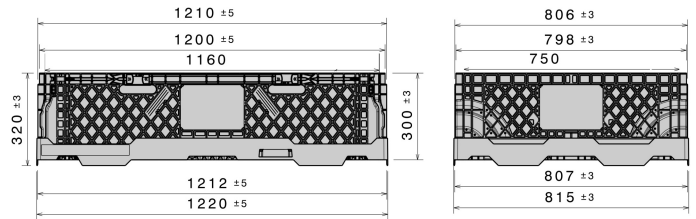

CC1 Pallet Collar

1220 x 815 mm

Art.-Nr.: 82550800

Technical data			
External Dimensions L x W x H (mm)	1220 x 815 x 300 mm	Internal Dimensions L x W x H (mm)	1160 x 750 x 300 mm
Volume (l)	260 l		
Weight (kg)	7.8 kg		
Material*2	PE		
Folding height (mm)	75		
Stacking Load (kg)*3	500 kg		
Characteristics		Options	
Colour: light grey		Rimoptions	
Stackable		Lid	
Temperature stability: -30°C to +40°C, briefly up to +90°C		Transponder (RFID)	
Loading quantities (Pcs / Approximate amount)			
Guideline: 14-fold stacking on euro pallet.			
Labelling			
Customised printing and numbering available on request depending on quantity. Position upon consultation.			