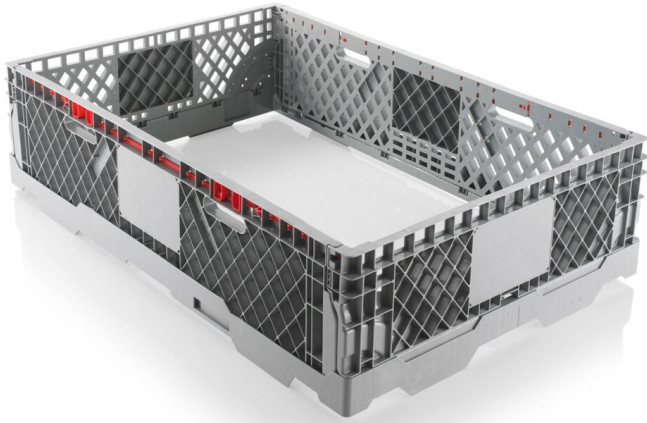

CC1 Pallet Collar

1220 x 815 mm

Art.-Nr.: 82550800

Technical data			
External Dimensions L x W x H (mm)	1220 x 815 x 300 mm	Internal Dimensions L x W x H (mm)	1160 x 750 x 300 mm
Volume (l)	260 l		
Weight (kg)	7.8 kg		
Material*2	PE		
Folding height (mm)	75		
Stacking Load (kg)*3	500 kg		
Characteristics		Options	
Colour: light grey		Rimoptions	
Stackable		Lid	
Temperature stability: -30°C to +40°C, briefly up to +90°C		Transponder (RFID)	
Loading quantities (Pcs / Approximate amount)			
Guideline: 14-fold stacking on euro pallet.			
Labelling			
Customised printing and numbering available on request depending on quantity. Position upon consultation.			

*2 Our service team is pleased to be at your disposal if you require exact information about material compositions.

*3 Stacking load: With a maximum stacking height of 3 frames and evenly distributed load at approx. 20°C room temperature.