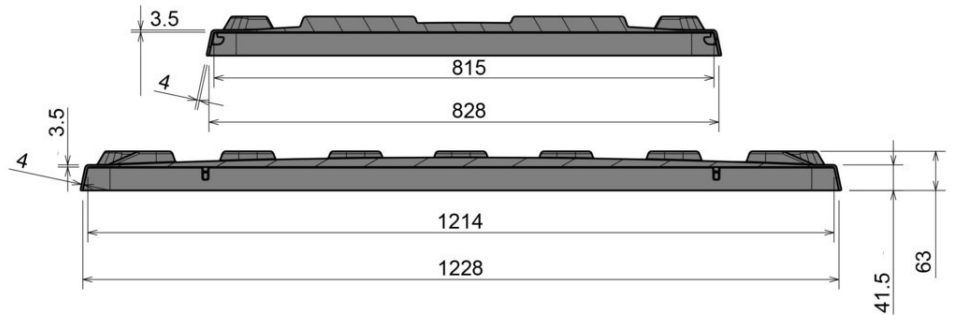

Lid for CB1

1200 x 800 mm

Art.-Nr.: 83370800

Characteristics

Colour: light grey
Stackable
Temperature stability: -30°C to +40°C, briefly up to +90°C

Options

Data window

Loading quantities (Pcs / Approximate amount)

On request

Labelling

Hot stamping of letters and logos on request, depending on quantity. Position on long side.

*1 All technical data include characteristic features, which have been tested under specially defined conditions. Varying data may result from different conditions of usage such as loading method, prevailing temperature and length of storage time. All data and specified information are subject to change without notice. Our service team is pleased to be at your disposal to check the special requirements of your individual application.