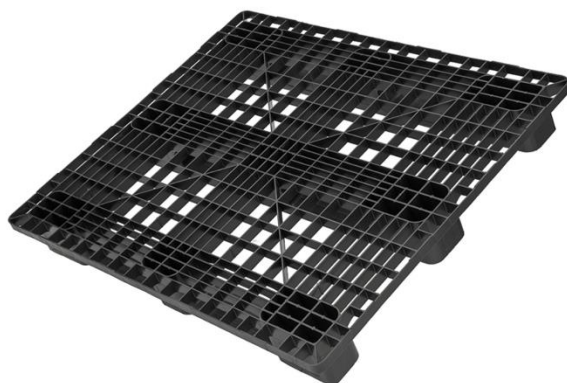

DATASHEET

Medium pallet 1311 3R

24.01.2025

Dimensions L×W×H: 1300 x 1100 x 150 mm

Material: HD-PE/PP recycled

Weight: 13.3 kg

Load capacity Static: 5000 kg

Load capacity Dynamic: 1250 kg

High rack load: 500 kg

Version: 3 runners, without safety rims

Colour: black

Made in Germany